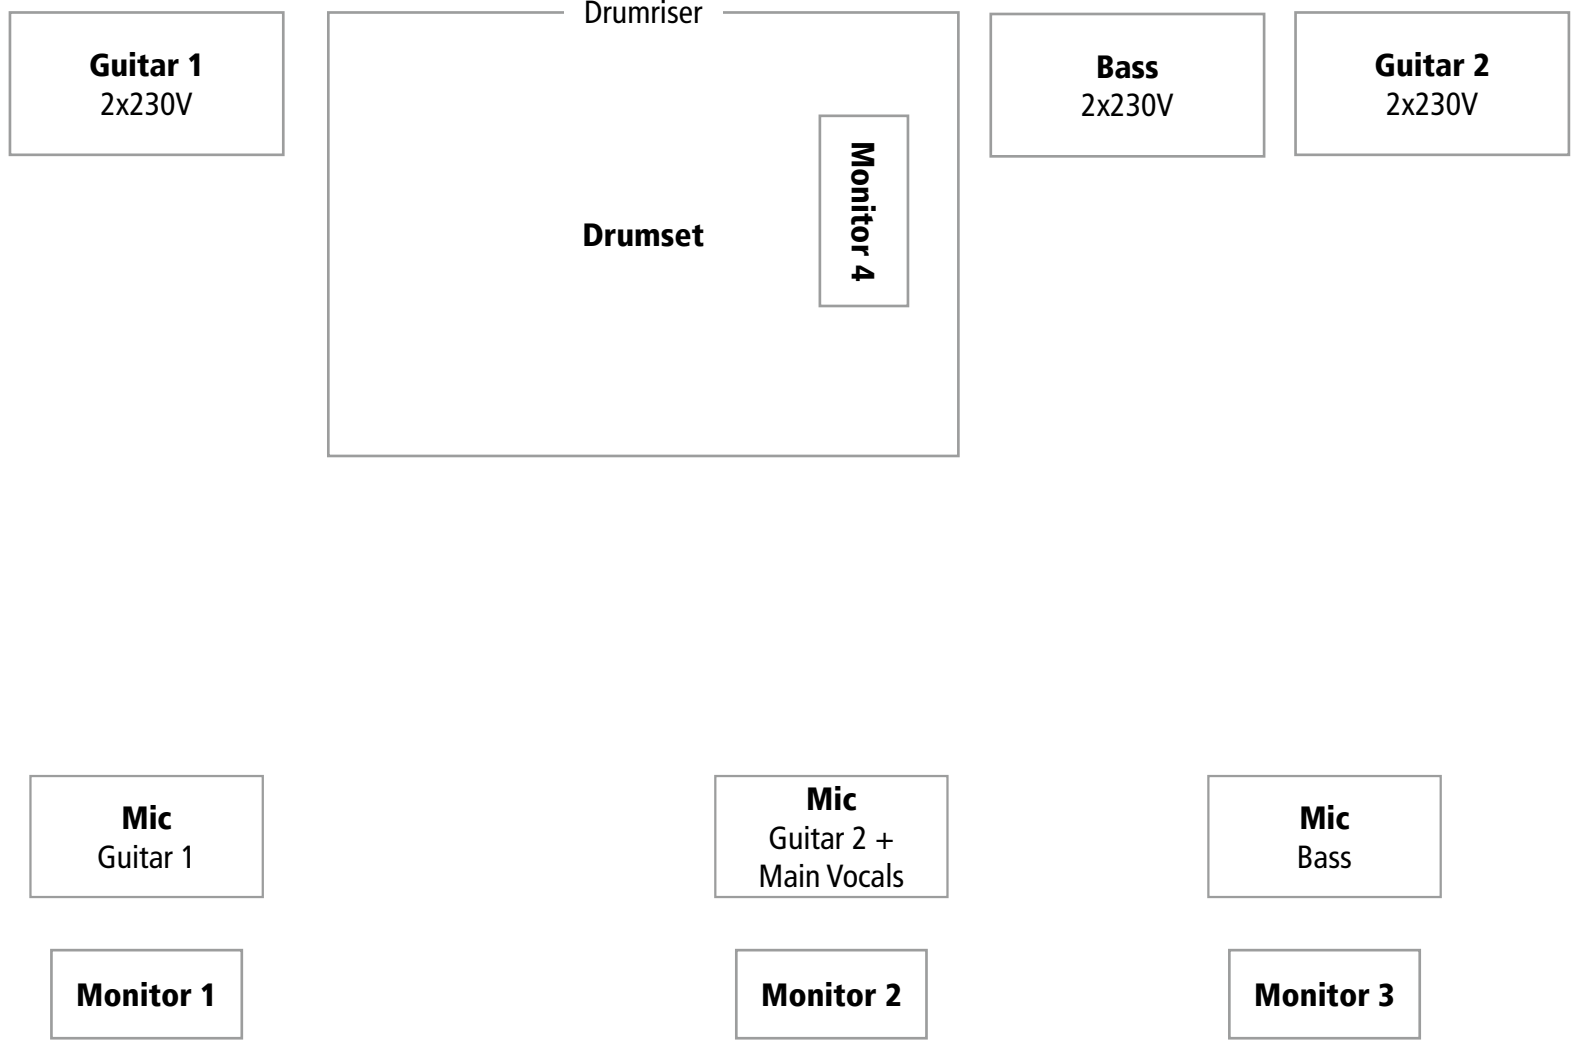

# 4NUTS STAGERIDER

- Guitar 1**  
Amp: Blackstar  
Box: 2x12 Marshall  
Mic: Shure SM58
- Bass**  
Amp: H&K BassBase400 – DI-out  
Box: 4x10 Mark Bass  
Mic: Shure SM58
- Guitar 2 + Main Vocals**  
Fame 4/12 angled Cabinet  
Mic: Shure GLXD24/Beta58 or  
Shure SLX/SM58 or  
Shure BLX24/SM58 or  
Shure SM58
- Drumset**  
Bassdrum 22x20"  
Snare 14x6,5"  
Sidesnare 12x4"  
Tom 10x8"  
Tom 12x9"  
Floortom 14x12"  
Floortom 16x14"  
Hi-Hat 14"  
Ride 20"  
Crash 14",15",16",17"  
Splash 10"  
China 16"